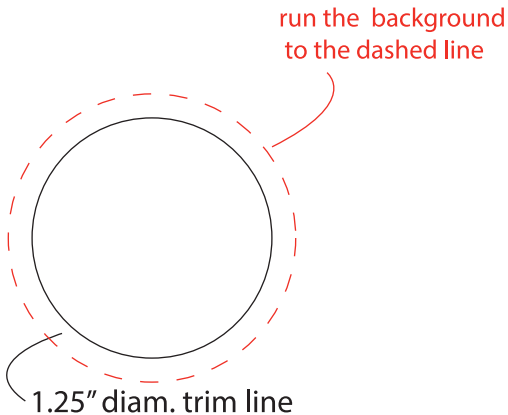

Keychain Bottle Opener Label Template

- Create your artwork on a separate layer
- do not flatten artwork onto template layer.
- Outline all text
- Embed all linked image files.